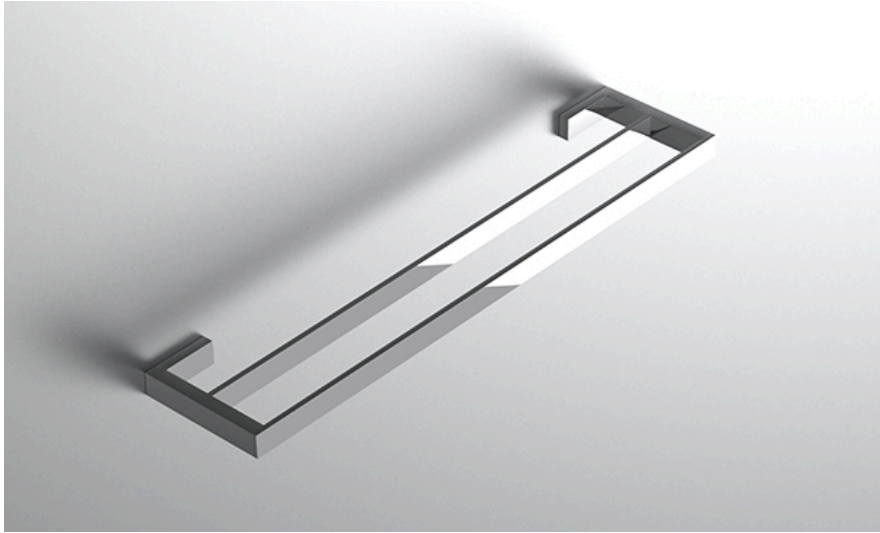

neelnox

LET
THERE
BE **DESIGN.**

FEATURES

- Premium 304 Grade Stainless Steel
- Solid Mount Construction
- Concealed Installation Hardware
- State of the art wall anchors included for installation on Dry wall or Tile

COLLECTION AVANT GARDE

TOWEL BAR

Model	Product	Finishes Available
AVG-TWB24-D	Towel Bar	Multiple finishes available. Over 23 finishes to choose from.
AVG-TWB18-D	Towel Bar	

FINISHES			
	Polished (-P)	Antique Copper (-ACOP)	Polished Gold (-PGLD)
	Brushed (-B)	Polished Brass (-PBRS)	Brushed Copper (-BCOP)
	Brushed Gold (-BGLD)	Matte White (-WHT)	Brushed Rose Gold (-BRGD)
	Matte Black (-BLK)	Brushed Modern Bronze (-BMBRZ)	Brushed Black (-BRBLK)
	Oil Rubbed Bronze (-ORB)	Glossy White (-GWHT)	Polished Black (-PBLK)
	Brushed Brass (-BBRS)	Polished Rose Gold (-PRGD)	Antique Nickel (-ANKL)
	Brushed Bronze (-BBRZ)	Unlacquered Brass (-UBRS)	Black Nickel (-NKBL)
	Antique Brass (-ABRS)	Polished Nickel (-PNKL)	